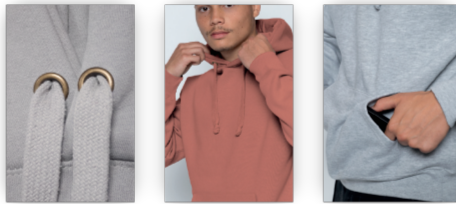

Popular Options

Orion

W72 / Pullover Hoodie | Kids Version W72K

310 GSM

70% Cotton, 20% recycled polyester, 10% standard polyester

Adults XS - 6XL
Children's 3-4YRS 5-6YRS 7-8 YRS 9-11 YRS

Half-moon at back neck for easy branding
Tear-out label for easy re branding
Self coloured waffle and round cords

Phone Pocket inside pouch pocket ^(W72 only)

Cord Change Available

* colours available up to 6XL

ALSO AVAILABLE AS A ZIP THROUGH HOODIE

100k views
#W72 Hoodie - 35 Colours
View all 1205 comments
1 DAYS AGO